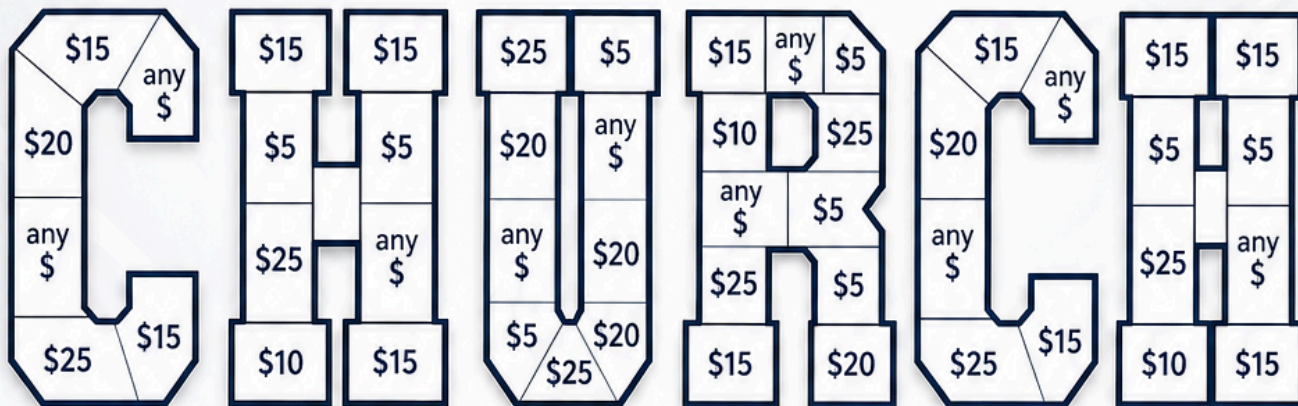

FILL MY CHURCH

Fundraiser

For The Samaritan House

Help us "Fill My Church" by donating any amount listed in the letters below.
Every gift—big or small—makes a difference!

Name (Optional): _____ Date: _____

Phone: _____ Email: _____

Total Amount Raised: \$ _____

Make Checks Payable To: **Cherry Hill Missionary Baptist Church**

THANK YOU FOR YOUR SUPPORT!

Your generosity helps The Samaritan House
continue providing food and hope to families in need.
Together, we can make a lasting impact in our community.